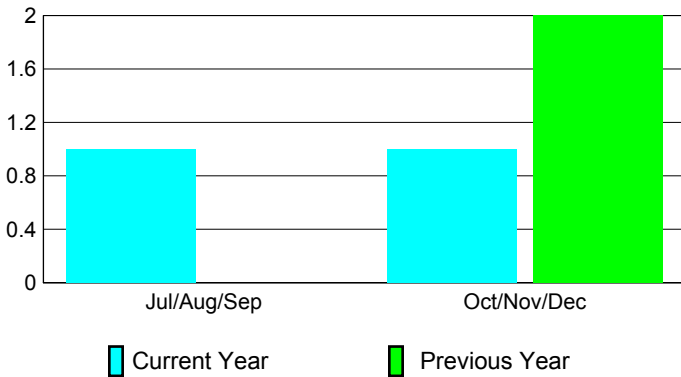

Club Results 2010-2011

Goal, New, Dropped, Gain/Loss

Comparison of Club Gain/Loss

Current Year Compared to the Previous Year

YTD Status Quo Clubs 2010-2011

Status Quo Clubs Compared to Status Quo Members

MEMBERSHIP