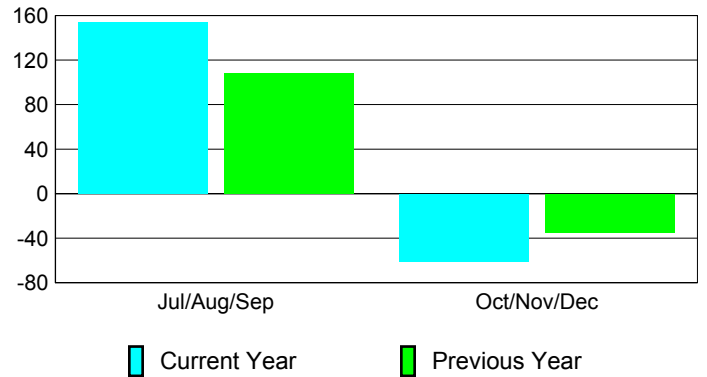

Comparison of Membership Gain/Loss

Current Year Compared to the Previous Year