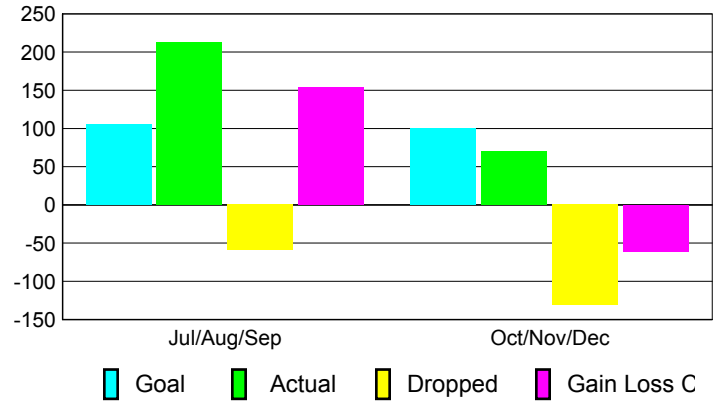

Membership Results 2010-2011

Goal, New, Dropped, Gain/Loss